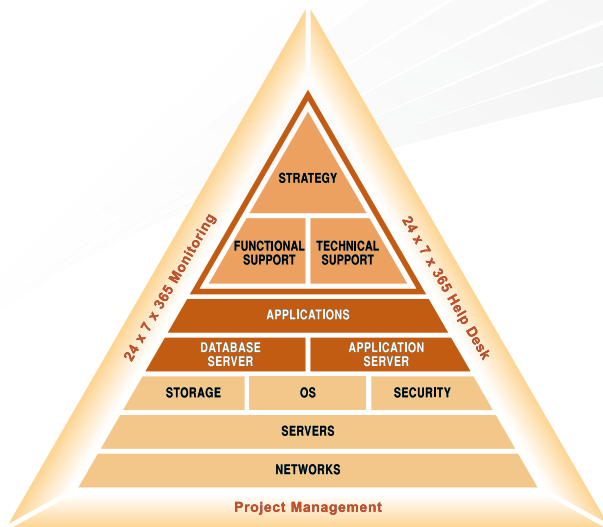

IT Convergence Support Services (ISS) offers comprehensive managed services for the MySQL database which includes a full range of services, covering installation, backups, performance optimization, and upgrades.

- **Reporting:** ISS provides total visibility into your database by utilizing state-of-the-art monitoring technology to proactively poll systems and database activity.
- **Performance:** ISS knows how to leverage your MySQL environment to secure high availability, API connectors, and data inter-operability among applications and service layers.